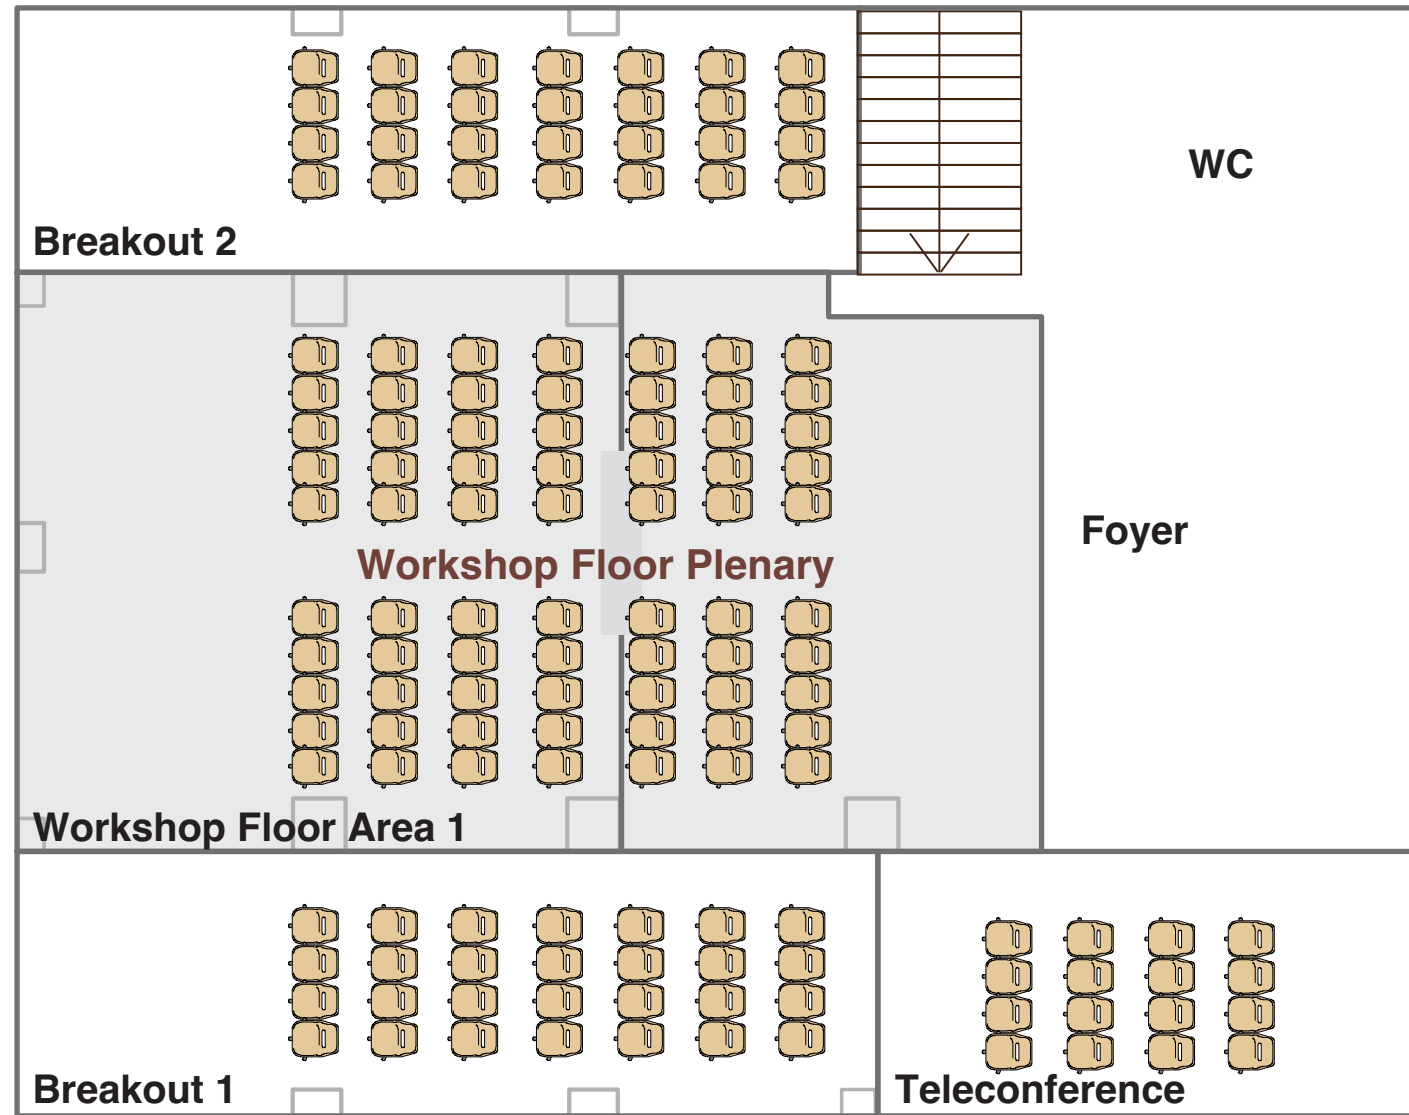

Meeting Rooms

	SQM	SIZE LxWxH	U SHAPE	SCHOOL	THEATER	BOARDROOM	BANQUET	CABARET	COCKTAIL
Workshop Floor	178		n/a	70	120	n/a	120	60	140
Workshop Floor Area 1	60	7,82x7,62x2,34	17	24	40	12	40	24	45
Workshop Floor Plenary	102	13,32x7,62x2,34	31	48	70	28	70	36	80
Breakout 1	38	11,22x3,37x2,34	n/a	15	28	24	30	18	30
Breakout 2	38	11,25x3,35x2,34	n/a	15	28	24	30	18	30
Teleconference	24	7,05x3,35x2,34	n/a	9	16	14	n/a	n/a	18

Breakout 2 - SCHOOL

Breakout 1 - BOARDROOM

Workshop Floor Plenary - SCHOOL

Workshop Floor Plenary - THEATER

Teleconference - BOARDROOM

Foyer

DONKEY

HOTELS & RESORTS